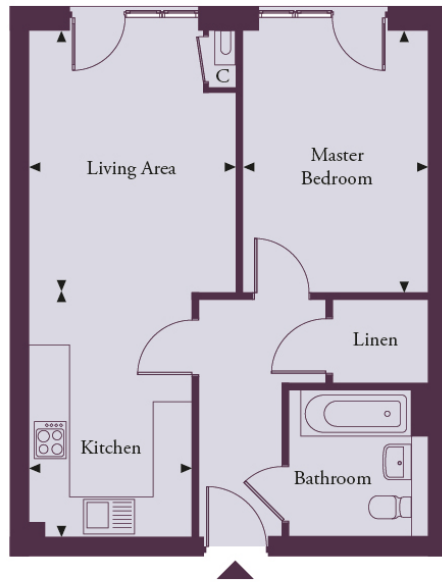

### CLIFTON CLOSE

BICESTER

Plot 39 - First Floor

beds

Sold

Taking inspiration from Oxfordshire's county flower, the snake's head fritillary, with its beautiful natural form and chequered pattern, Clifton Close represents a meeting of rural grace with sleek urban living to offer the very best of town and country living.

## Apartment 39 - First Floor

First floor

---

Kitchen 3.82m x 2.54m | 12'6" x 8'4"

---

Living Area 4.12m x 3.24m | 13'6" x 10'7"

---

Master Bedroom 4.12m x 2.89m | 13'6" x 9'5"

---

Total Area 50 sq m | 540 sq ft