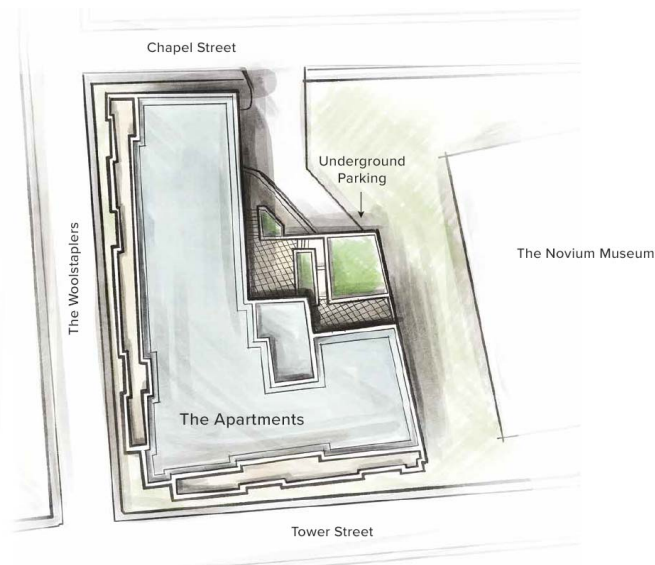

Vesta

Apartment 7 - First Floor

2 beds

Sold

Vesta, a collection of sixteen, beautifully designed contemporary apartments in the very centre of Chichester. Created to the highest standard, they give you the very best of modern living at the heart of one of West Sussex's most prestigious cities.