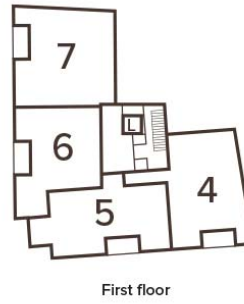

Apartment 7 - First Floor

Kitchen 4.96m x 2.50m | 16'3" x 8'2"

Living/Dining Room 8.38m x 6.00m | 27'6" x 19'8"

Master Bedroom 5.54m x 3.64m | 18'2" x 11'11"

Bedroom 2 3.95m x 3.13m | 13'0" x 10'3"